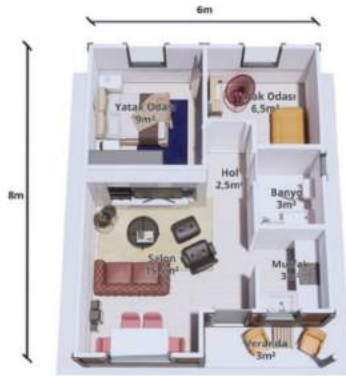

EXAMPLE LAYOUT 3 UNITS

ALL OUR HOMES WILL BE DELIVERED TURN-KEY. ALL PRICES INCLUDE IMPORT DUTIES AND VAT.